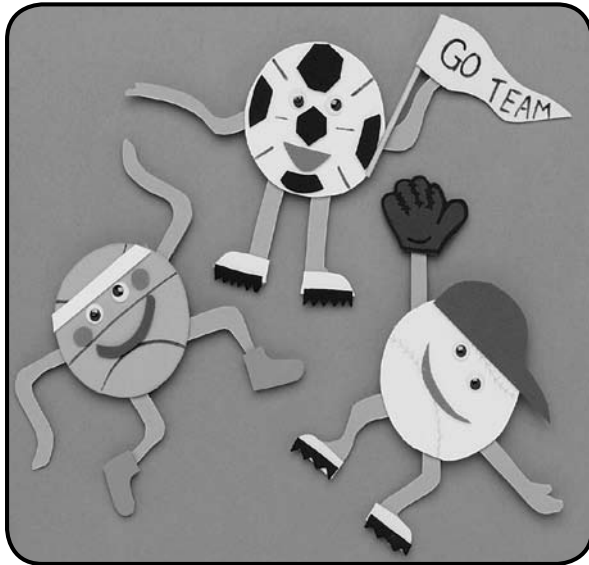

Team Sports Magnets (Pk/12)

PLEASE READ ALL INSTRUCTIONS BEFORE STARTING

YOUR KIT CONTAINS:

- Foam Balls
- Foam Arms and Legs
- Wooden Dowels
- Red Foam Mouths
- Blue Foam Baseball Caps
- Foam Baseball Gloves
- Yellow and White Foam Feet
- Green Foam Boots
- Black Foam Shoes
- Black Foam Soccer Ball Pieces
- Red Foam Cheeks
- Blue Foam Mouths
- Wiggle Eyes
- Button Magnets

YOU WILL NEED:

- Glue

AGE GROUP: 6 and up

PROJECT TIME: 20 minutes

INSTRUCTIONS:

1. Glue foam pieces onto balls as shown in diagram. Glue wiggle eyes onto balls. Let dry.
2. Attach self-adhesive magnet to the back of the balls.