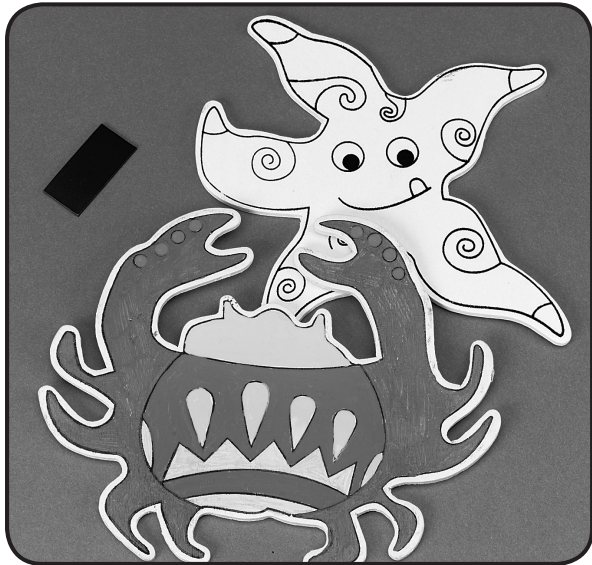

Reorder Number

CE4452

1.2

S&S[®] Worldwide
MAKING IT EASY
to Help People Play and Learn Since 1906

Wood Sea Life Magnet (Pk/12)

PLEASE READ ALL INSTRUCTIONS BEFORE STARTING

YOUR KIT CONTAINS:

- Wooden Sea Life Pieces
- Self-Adhesive Magnetic Buttons

YOU WILL NEED:

- Paint and Brushes or Markers

AGE GROUP: 6 and up

PROJECT TIME: 30 minutes

INSTRUCTIONS:

1. Use the glue pens provided to decorate your Santa Hat.
2. You can add your name, snow flakes, Christmas trees, stars, or reindeer on the hat.
3. Place your Santa Hat on a flat surface to allow time for the glue to dry before use.