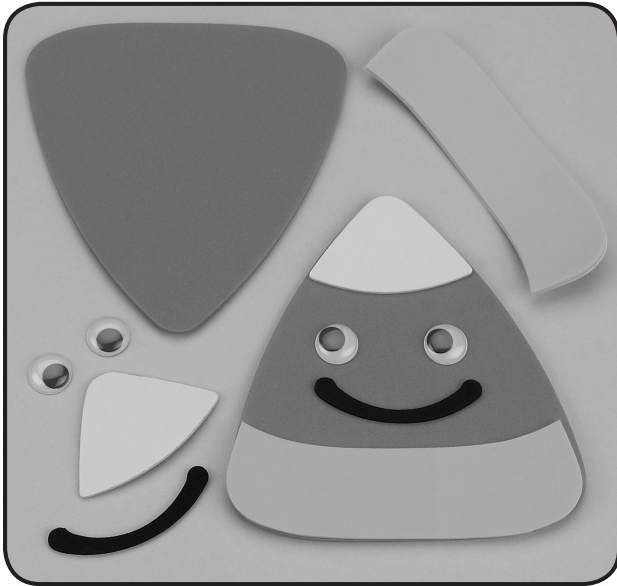

## Candy Corn Magnet (Pk/12)

PLEASE READ ALL INSTRUCTIONS BEFORE STARTING

### YOUR KIT CONTAINS:

- Orange Foam Triangle
- Self Stick Yellow Foam Stripe
- Self Stick White Foam Triangle
- Self Stick Wiggly Eyes
- Self Stick Foam Mouth
- Self Stick Magnet

### INSTRUCTIONS:

1. Lay all your materials out on your clean work surface.
2. Peel and stick yellow stripe at the bottom of orange triangle.
3. Peel and stick white triangle at the top of orange triangle.
4. Peel and stick wiggly eyes below white triangle.
5. Peel and stick mouth below wiggly eyes to complete face.
6. Peel and stick magnet onto the back of candy corn.
7. Display on refrigerator or on any metal surface.